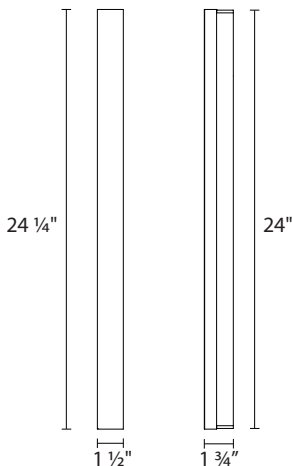

2540

Vanity Slim 24" LED Bath Bar

Dimensions:

Height: 24 1/4"
Width: 1 1/2"

Description:

Shade: Optical Acrylic
Wall Plate: 1 1/2" x 24"
Extension: 1 3/4"
Dimmable by Electronic Low Voltage (ELV)

Lamping Options:

LED
18w, 1100 Lumens
Warm White (3000K), 80 CRI
120VAC Input w/12VAC
Transformer in Outlet Box

Available Finishes:

Polished Chrome
2540.01

Optional 4" outlet box cover available

SONNEMAN
A WAY OF LIGHT