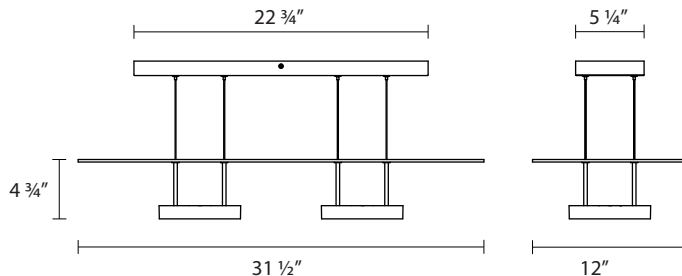

2412

Chromaglo™ Bright White LED 2-Light Reflector Pendant

Dimensions:

Height: 4 ¾"
Width: 31 ½"
Depth: 12"

Description:

Head: Die-Cast Aluminum w/White Acrylic
Diffuser and White Etched Glass Reflector
Canopy: 22 ¾" X 5 ¼", w/6' Adjustable Cord
Dimmable by Electronic Low Voltage (ELV)

Lamping Options:

LED
57w total, 3960 Lumens (1440 Up, 2520 Down)
Warm White (3000K), 80 CRI
120VAC Input w/12VAC Transformer

Available Finishes:

Satin White
2412.03

SONNEMAN
A WAY OF LIGHT