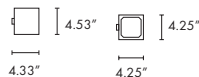

SITRA CUBE

120VAC

Socket/Bulb:
GX53 (excl.)
2x 9W max.
up to max. Ø/H: 2.95/1.06 in.

Material:
Aluminum

Versions:
white
anthracite
rust-colored

Art. No.:
3232531U
3232535U
3232537U

Optional lamp/bulb:
LED, GX53, 5W, 120V,
30°, 350lm, 2800K,
794002U