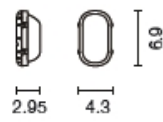

i TERANG LED

120VAC

LED >75lm/W

Lamp [incl.]:
SMD LED, 7.2W
Total consumption 9W

Material:
Aluminium/acrylic

Accessories/Included:
LED driver [incl.]

Models:	Item no.:
LED module 3000K, 700lm, CRI 80	
<input type="checkbox"/> white	3229921U
<input type="checkbox"/> silver-grey	3229924U
<input type="checkbox"/> anthracite	3229925U