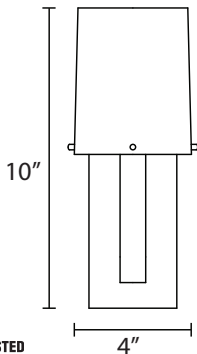

1912

Calmo-Retta Sconce

Dimensions:

Height: 10"
Width: 4"

Description:

Shade: White Etched Cased Glass
5" H X 4" DIA
Wall Plate: 8" x 3"
Extension: 5 1/2"

Lamping Options:

Incandescent

(1) 60w Xenon G9

Available Finishes:

Satin Nickel

1912.13

Polished Nickel

1912.35

Custom options available.

SONNEMAN
A WAY OF LIGHT