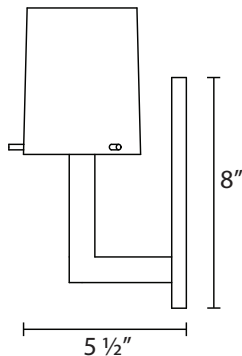

1912

Calmo-Retta Sconce

Dimensions:

Height: 10"
Width: 4"

Description:

Shade: White Etched Cased Glass
5" H X 4" DIA
Wall Plate: 8" x 3"
Extension: 5 1/2"

Lamping Options:

Incandescent

(1) 60w Xenon G9

Available Finishes:

Satin Nickel

1912.13

Polished Nickel

1912.35

Custom options available.

SONNEMAN
A WAY OF LIGHT