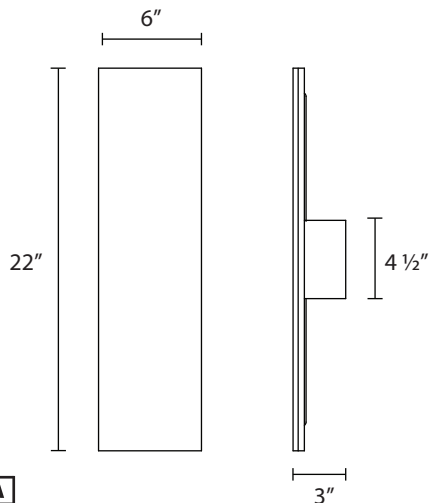

1871

Pannelo 22" Sconce

Dimensions:

Height: 22"
Width: 6"

Description:

Shade: Metal
22" H x 6" W x 3/4" D
Wall Plate: 4 1/2" SQ
Extension: 3"

Lamping Options:

Fluorescent

(2) 18w Twin CFL 2G11 Base

Available Finishes:

Satin Nickel

1871.13F

Rubbed Bronze

1871.24F

Custom options available.

SONNEMAN
A WAY OF LIGHT