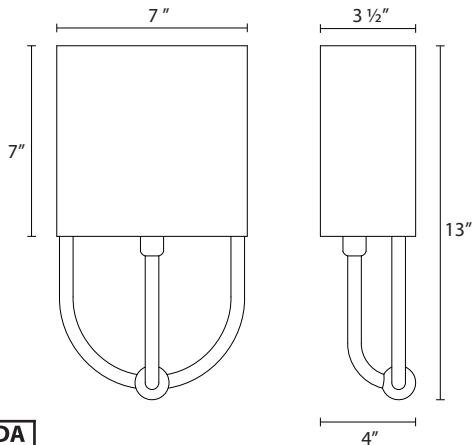

1833

Intermezzo Sconce

Dimensions:

Height: 13"
Width: 7"

Description:

Shade: Off-White Linen
7"H x 7"W x 3 1/2"D
Wall Plate: 5" DIA
Extension: 4"

Lamping Options:

Incandescent

(1) 60W E12 Candelabra Base

Available Finishes:

Rubbed Bronze

1833.24

Polished Nickel

1833.35

Custom options available.

SONNEMAN
A WAY OF LIGHT