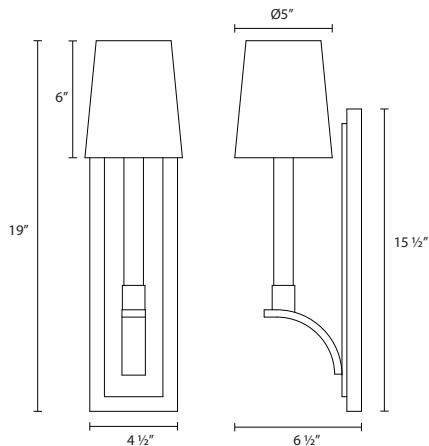

1825

Curva Sconce

Dimensions:

Height: 19"
Width: 5"

Description:

Shade: Silk Shantung
6" H X 5" DIA
Extension: 6 1/2"
Wall Plate: 4 1/2" x 15 1/2"

Lamping Options:

Incandescent

(1) 60w Candelabra Base

Available Finishes:

Satin Nickel

1825.13K w/Black Shade

1825.13W w/White Shade

Polished Nickel

1825.35K w/Black Shade

1825.35W w/White Shade